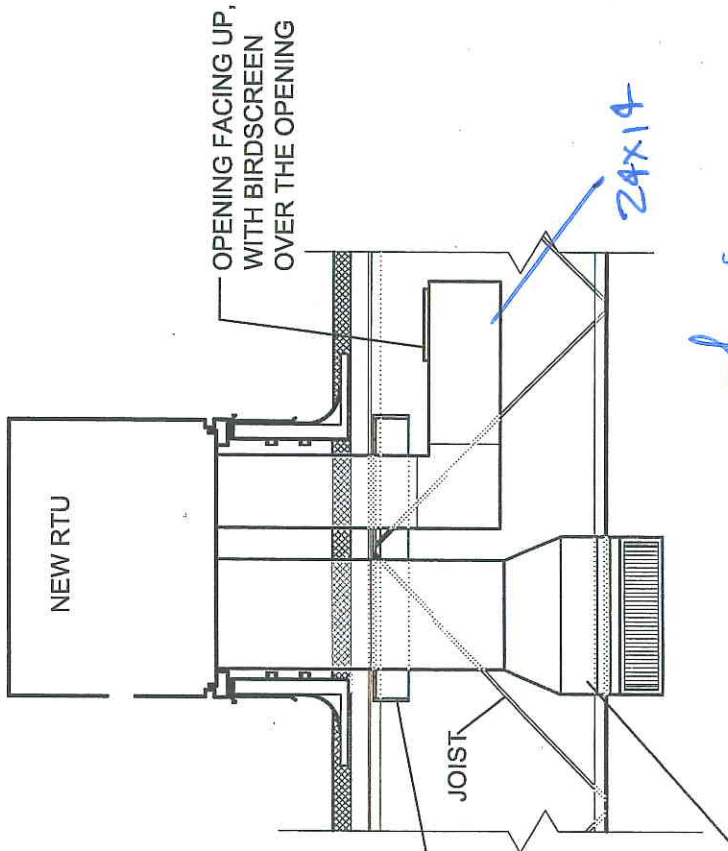

(SIDE VIEW)

(FRONT VIEW)

24x14

2-D 20x10  
DRAIN Louvers

# ROOF TOP UNIT DETAIL

SCALE: NONE

14 APR 18  
SD-23