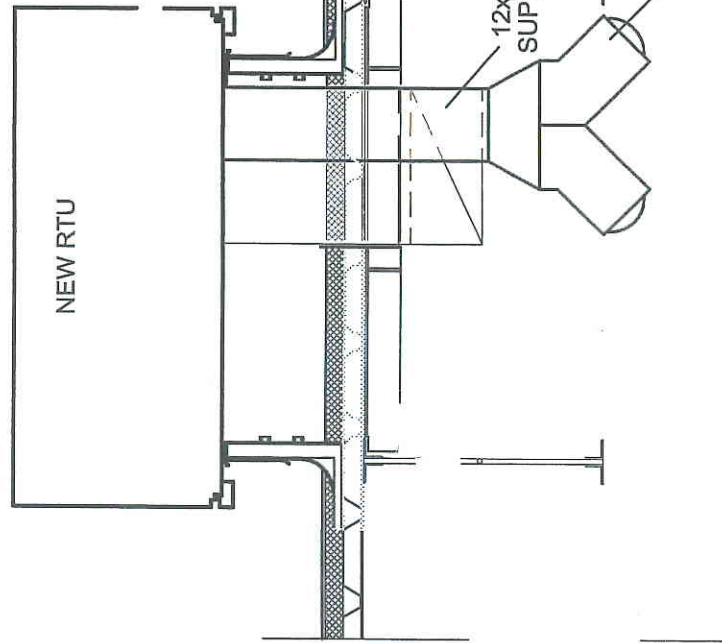

(SIDE VIEW)

(FRONT VIEW)

24x14

2-D 20x10  
DRAIN Louvers

# ROOF TOP UNIT DETAIL

SCALE: NONE

14 APR 18  
SD-23